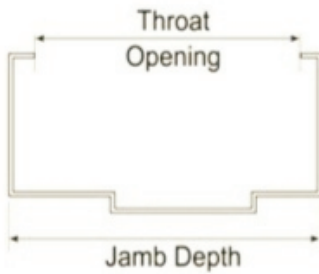

**WELDED OR KNOCK DOWN**  
**STEEL FRAMES**

Other locations are available. We make to request.

Size	A	B	C	D	E
6'8"	7-1/2"	37-7/16"	67-3/8"		39-11/16"
7'0"	7-1/2"	39-7/16"	71-3/8"		43-11/16"
8'0"	7-1/2"	32-51/64"	58-3/32"	83-25/64"	55-11/16"

**Masonry double rabbet**

**Drywall double rabbet**

**Detailed Specification**