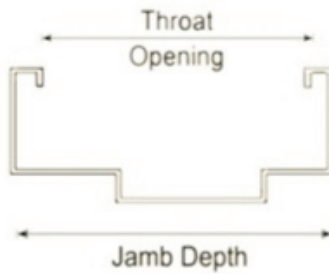

**WELDED OR KNOCK DOWN**  
**STEEL FRAMES**

Other locations are available. We make to request.

Size	A	B	C	D	E
6'8"	7-1/2"	37-7/16"	67-3/8"		39-11/16"
7'0"	7-1/2"	39-7/16"	71-3/8"		43-11/16"
8'0"	7-1/2"	32-51/64"	58-3/32"	83-25/64"	55-11/16"

**Masonry double rabbet**

**Drywall double rabbet**

**Detailed Specification**