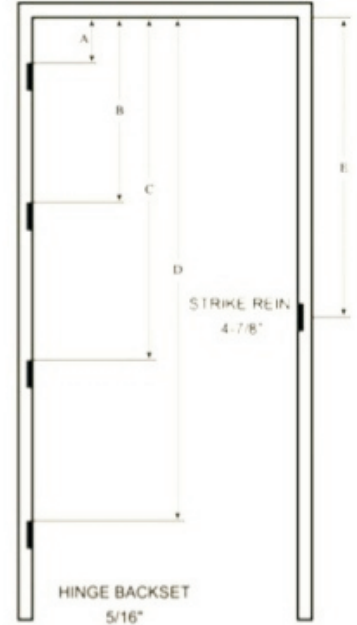

**WELDED OR KNOCK DOWN**  
**STEEL FRAMES**

Other locations are available. We make to request.

Size	A	B	C	D	E
6'8"	7-1/2"	37-7/16"	67-3/8"		39-11/16"
7'0"	7-1/2"	39-7/16"	71-3/8"		43-11/16"
8'0"	7-1/2"	32-51/64"	58-3/32"	83-25/64"	55-11/16"

**Masonry double rabbet**

**Drywall double rabbet**

**Detailed Specification**